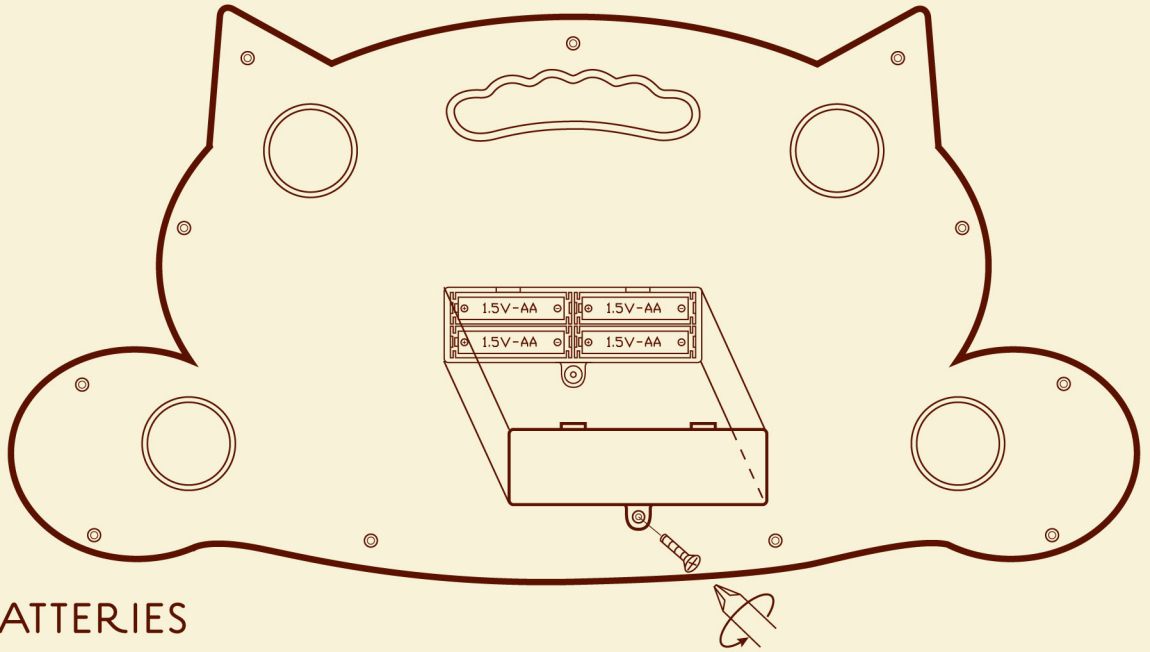

B.

Meowsic

2 TO 6 YEARS

REPLACING BATTERIES

4 AA (1.5V) BATTERIES INCLUDED

- Do not mix old and new batteries.
- Do not mix alkaline, standard (carbon-zinc), or rechargeable (nickel-cadmium) batteries.
- Dead batteries? Check out earth911.com to quickly find the recycling center nearest you.

B. curious. (Curiosity does not harm the Meowsic.)

Visit justb-byou.com. If you have any questions, comments or you just want to play us a song, call us (toll free).

1-866-665-5524

Created by DoodleDo
do what you love and do good.

© 2009 Battat Inc.
B. and Meowsic and Just B. Just You. B. You
are registered trademarks of Battat Incorporated.

Manufactured by Battat Inc.
1560 Military Turnpike,
Plattsburgh, NY 12901
Maison Joseph Battat Ltd.
8430 Darnley Road, Montreal, P.Q. H4T 1M4

100% RECYCLED
WOOD-FREE PAPER
PRINTING INK
SOY-BASED INKS