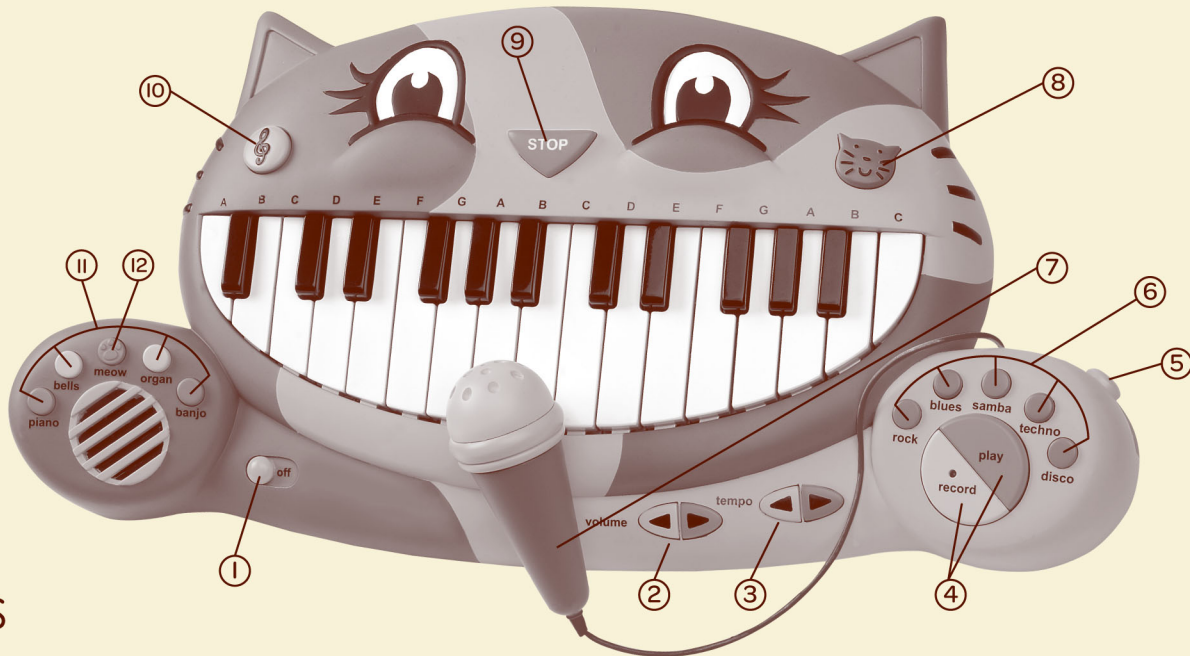

## FUNCTIONS

- ON/OFF SWITCH**  
Slide to turn on or off. Kitty keyboard turns off automatically to conserve batteries—you'll hear it start pu-r-r-r-r-ing when it goes to sleep.
- VOLUME CONTROL**  
Left arrow lowers volume. Right arrow increases it.
- TEMPO CONTROL**  
Left arrow slows music down.  
Right arrow speeds things up.
- RECORD & PLAY BACK FEATURE**  
Press record. When red light comes on, any tune you play will be recorded (up to 50 notes). Record until light starts blinking. Press play to hear your recording.
- RETRACTABLE CORD BUTTON**  
Push button to retract the microphone cord.
- BEAT SOUNDS**  
Typical beats for 5 styles of music.
- MICROPHONE**  
Amplifies voice so child can sing along to keyboard or pre-recorded songs.
- CAT SONGS**  
7 feline renditions of popular children's songs. Press cat button again to jump to next song.
- STOP BUTTON**  
Stops whatever is playing. Ends record/replay sequences, beat sounds, children and cat songs.
- CHILDREN'S SONGS**  
20 pre-recorded melodies. Press clef button again to jump to next song.
- INSTRUMENT SOUNDS**  
4 different instruments give their sounds to the piano keys.
- MEOW!**  
The cat paw button turns the entire keyboard into a kitty concert. Every note gets played in "meow."